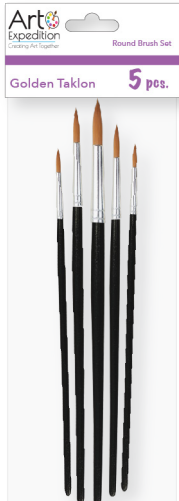

EXCURSION SERIES - BETTER

21205005
Golden Taklon
Flat Brushes