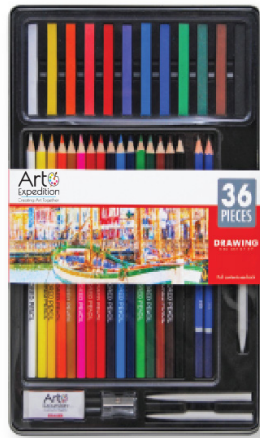

10221036
36 Piece Drawing Set in tin box