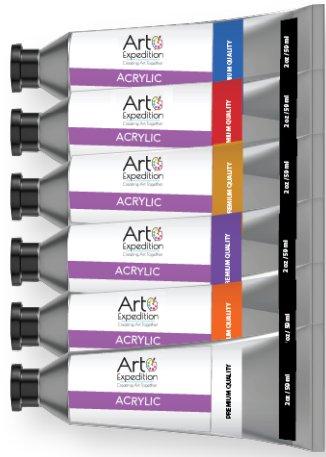

TUBE PAINTS

11801006

Artist Grade Acrylic Paints
59 ml/2oz. Tube
Mixing Set 6 Pcs.

11802012

Artist Grade Acrylic Paints
59 ml/2oz. Tube
Mixing Set 12 Pcs.