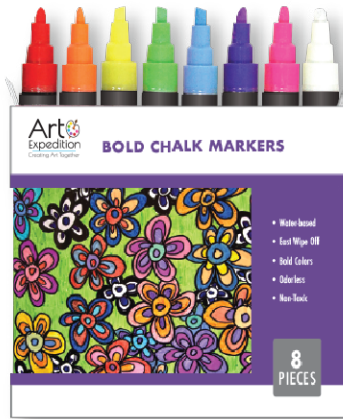

# ART BASICS

PENS AND MARKERS

**10610006**  
6 Pc. Dual Tip Markers

**10710006**  
6 Pc. Fabric Markers

**10620004**  
4 Pc. Chisel Tip Highlighters

**10720008**  
8 Pc. Dry Erase Markers

**10624006**  
6 Pc. Broad Tip Highlighters