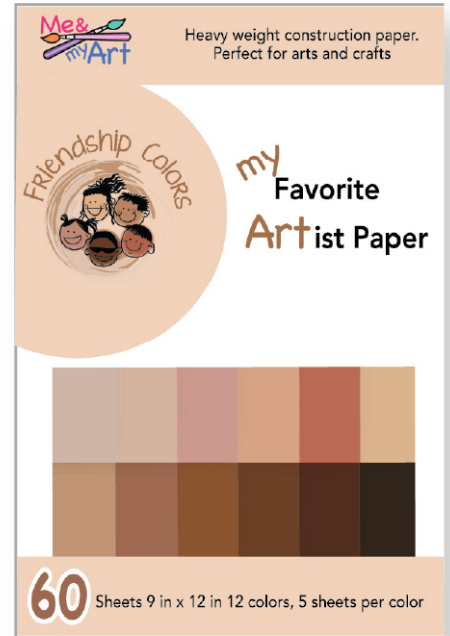

# FRIENDSHIP COLORS

**52106012**  
12 Piece Dual Tip Markers

**60** Sheets 9 in x 12 in 12 colors, 5 sheets per color

**52110006**  
6 Pc. Washable Tempera Paints  
1 oz/30 ml

**52121060**  
60 Pc. Friendship Construction Paper  
9" X 12"