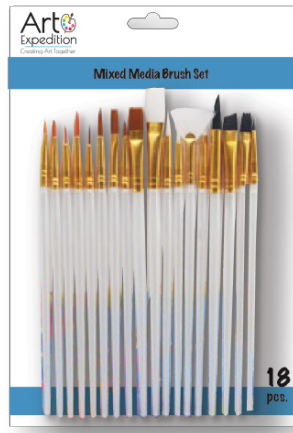

22102018

Assorted
Synthetic Brushes