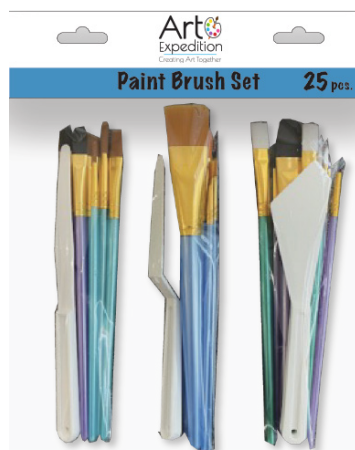

22504025
Assorted Brush and
Palette Knife Set