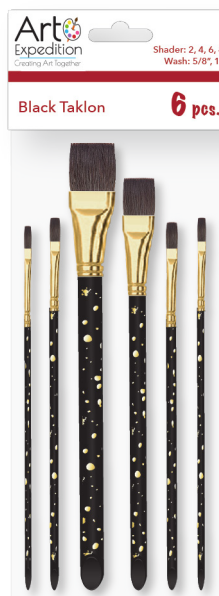

**20406010**  
Sabeline  
Round 0,2, 4, 6  
Flat 2, 4, 6, 8, 10  
Wash ¾"

**20607008**  
Camel Hair  
Round 2, 4, 6, 8, 10  
Flat 3/8", 1/2", 3/4"

**20800008**  
Golden Taklon  
Round: 0, 1,3,5  
Shader: 4, 6, 8  
Wash: ¾"

**20900008**  
Brown Taklon  
Round 0, 2,4, 6  
Shader 6, 8, 10  
Wash ¾"

**20310008**  
Natural Bristle  
Round 1,3,5  
Flat 4, 6, 8, 10, 12

## Black Taklon:

- Hair: Double Filament, Dyed Taklon
- Handle: Short, Beveled Acrylic, Speckled Finish
- Ferrule: Seamless, Gold
- Media: Acrylic, Watercolor, Tempera

**20900006**  
Black Taklon  
Wash: 3/4", Filbert: 3/4"  
Shader: 4, 8  
Round: 1, 3