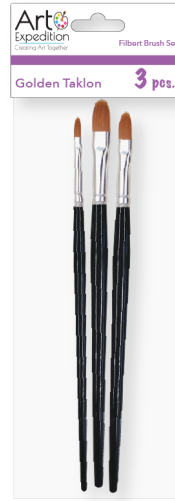

# EXCURSION SERIES - BETTER

**21205005**  
Golden Taklon  
Flat Brushes

**21206005**  
Golden Taklon  
Mixed Media

**21207005**  
Golden Taklon  
Round Brushes

**21208005**  
Golden Taklon  
Mixed Media

**21209005**  
Golden Taklon  
Mixed Media

**21210003**  
Golden Taklon  
Filbert Brushes

**21211003**  
Golden Taklon  
Flat Brushes

**21212003**  
Golden Taklon  
Round Brushes

**21420012**  
Natural Hair  
Round: 1, 2, 3, 4, 5, 6, 7, 8, 9, 10, 11, 12

**21020012**  
Brown Nylon  
Round: 1, 2, 3, 4, 5, 6, 7, 8, 9, 10, 11, 12

**21620012**  
Natural Bristle  
Flat Wide: 3/8", 1/2", 3/4"  
Flat: 5, 6, 7, 9  
Round: 3, 4, 5, 7, 8

**21320040**  
Assorted Synthetic