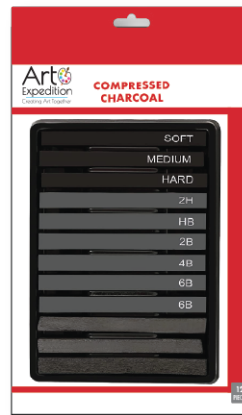

# ART BASICS

**10170012**

Cedar Handle Colored Pencils 12 pc.

**10170024**

Cedar Handle Colored Pencils 24 pc.

**10175012**

Woodless Colored Pencils 12 pc.

**10170024**

Woodless Colored Pencils 24 pc.

**10435024**

24 Piece Pastel Pencil Set

**10210012**

12 Piece Watercolor Pencil Set

**10350012**

Woodless  
Charcoal Pencils 12 pc.

**10310012**

12 Piece Compressed  
Charcoal

**10312012**

12 Piece Vine Charcoal

**10308003**

3 Piece Charcoal  
Pencils

**40132008**

Charcoal & Graphite Set  
3pc sketching pencil,  
3pc charcoal pencil, 1pc  
kneaded eraser, 1pc tin  
box