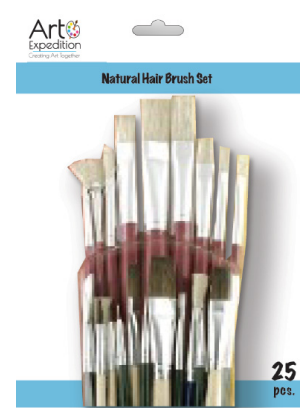

22501025

Assorted
Natural Hair Brushes