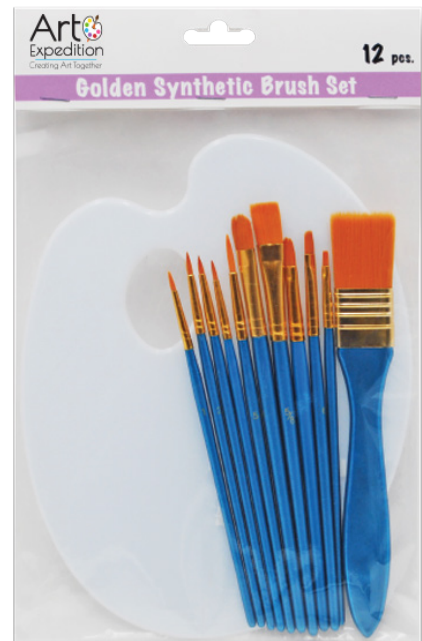

# TOOLS & ACCESSORIES

**30300012**

12 Piece Golden Synthetic Brush Set Includes Palette and Sponges

**30301025**

25 Piece Mixed Media Brush Set Includes Palette Knives

**30302013**

13 Piece Mixed Media Brush Set Includes Palette and Knives

**306010006**

Plastic Palette Knives Assorted sizes and shapes

**30303010**

10 Piece Hog Bristle Brush Set Includes: 5 hog bristle brushes, 2 plastic palettes, 3 plastic palette knives

**30304013**

13 Piece Brush Set Includes: 10 assorted synthetic brushes, 1 plastic palette and 2 plastic palette knives

**30305012**

12 Piece Brush Set Includes: 11 assorted synthetic brushes and 1 plastic palette