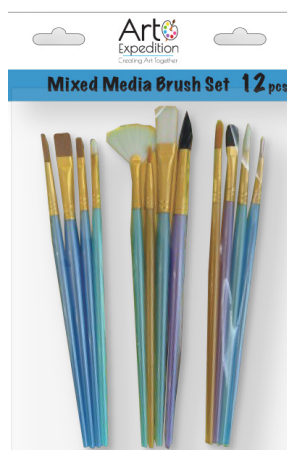

22503012
Mixed Media Brush Set