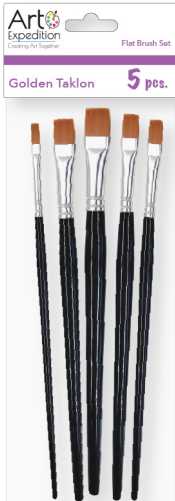

21206005
Golden Taklon
Mixed Media