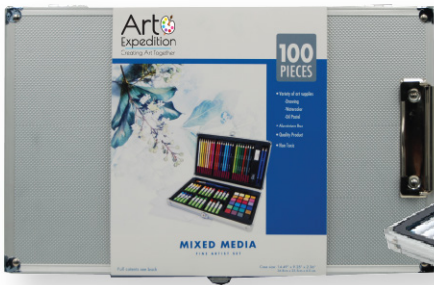

ART KITS

40605100
100 Pcs. Mixed Media Studio Set
Aluminum Box with Clipboard