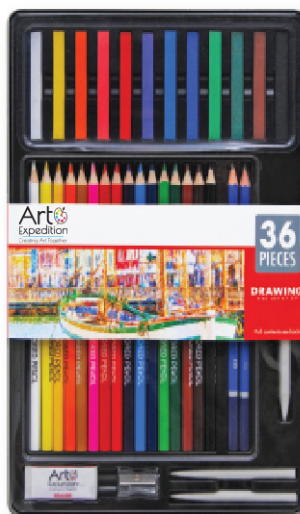

10221036

36 Piece Drawing Set in tin
box