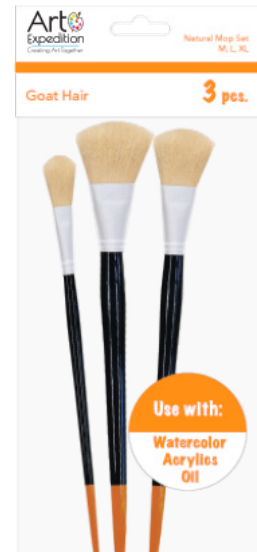

20503003
Goat Hair
Natural Mop Set
M, L, XL

Natural Hair:

- Hair: Camel, Sable, Goat, etc.
- Handle: Short, Pearlized Wood with Orange Tip
- Ferrule: Seamless, Nickel-plated Brass
- Media: Acrylic or Oil

Natural Mop:

- Hair: Natural Goat Hair
- Handle: Short, Wood
- Ferrule: Seamless, Nickel-plated Brass
- Media: Acrylic, Watercolor