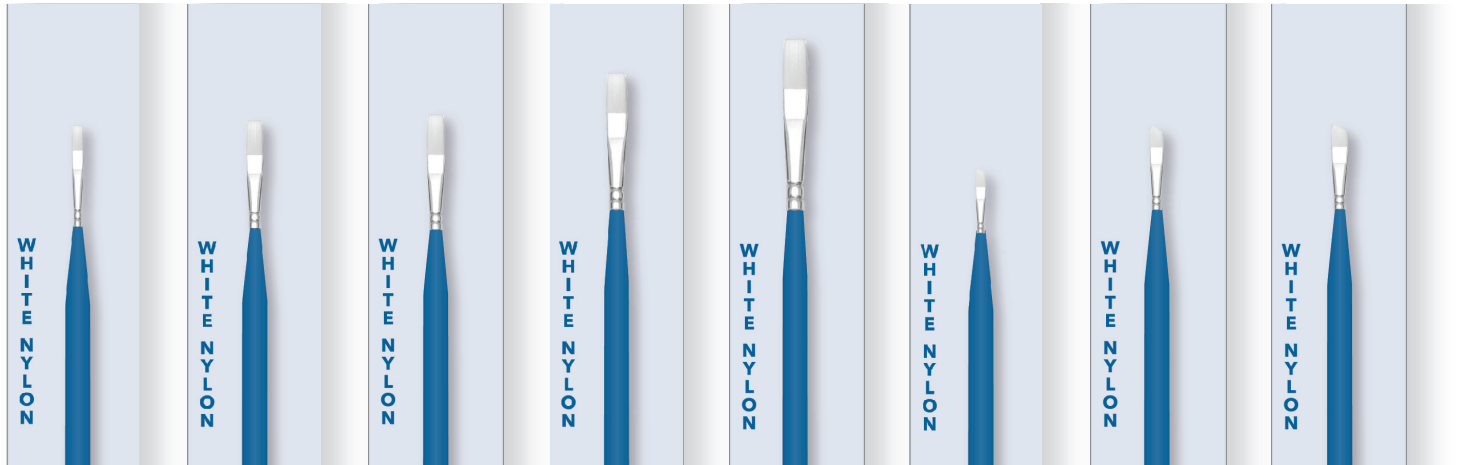

22039001
White Nylon
Flat: 2

22040001
White Nylon
Flat: 4

22041001
White Nylon
Flat: 6

22042001
White Nylon
Flat: 8

22043001
White Nylon
Flat: 10

22044001
White Nylon
Ang. Flat: 2

22045001
White Nylon
Ang. Flat: 4

22046001
White Nylon
Ang. Flat: 6