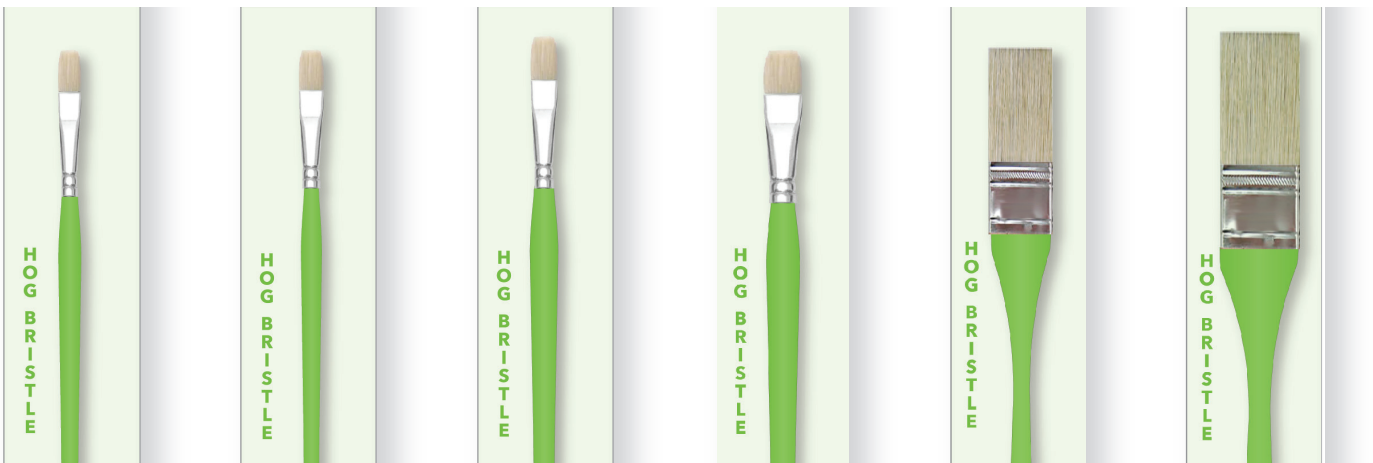

22079001
Hog Bristle
Flat: 6

22080001
Hog Bristle
Flat: 8

22081001
Hog Bristle
Flat: 10

22082001
Hog Bristle
Flat: 12

22083001
Hog Bristle
Chip: 3/4"

22084001
Hog Bristle
Chip: 1"