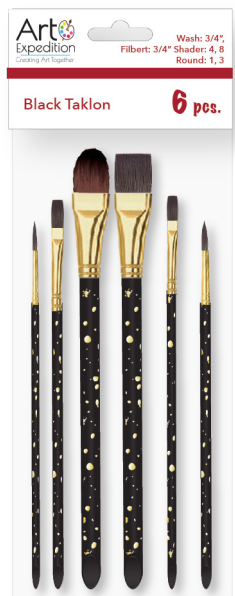

20900006
Black Taklon
Wash: 3/4", Filbert: 3/4"
Shader: 4, 8
Round: 1, 3