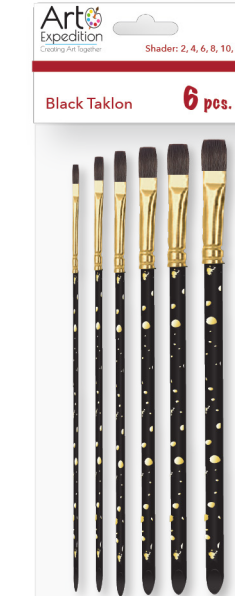

20902006
Black Taklon
Fan: 2, Liner: 1, Shader: 2, 8
Wash: 5/8", Round: 2

20903006
Black Taklon
Shader: 2, 4, 6, 8, 10, 12